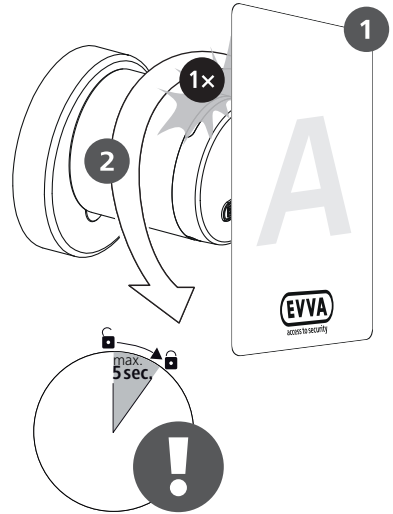

max. 5 sec.

8

max. 4 Nm

9

10

CHECK

11

<https://airkey.evva.com>